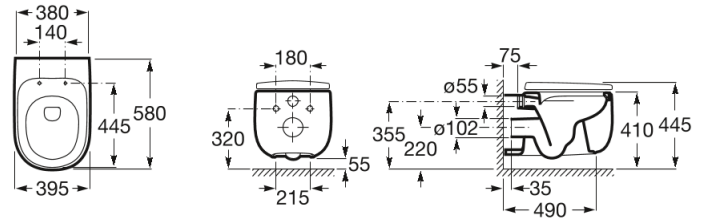

BEYOND

Vitreous china wall-hung Rimless WC

DIMENSIONS

Length 395 mm
 Width 580 mm
 Height 445 mm

COLOURS AND FINISHES

PRICE (VAT INCLUDED)

£1735.78

TECHNICAL DRAWINGS

FEATURES

- Fixing kit: Included
- Flushing system: Washdown
- Installation type: Wall-hung
- Outlet type: Horizontal
- Shape: Soft

BOUGHT TOGETHER FREQUENTLY

Soft-closing SUPRALIT®
toilet seat and cover

801B82..B